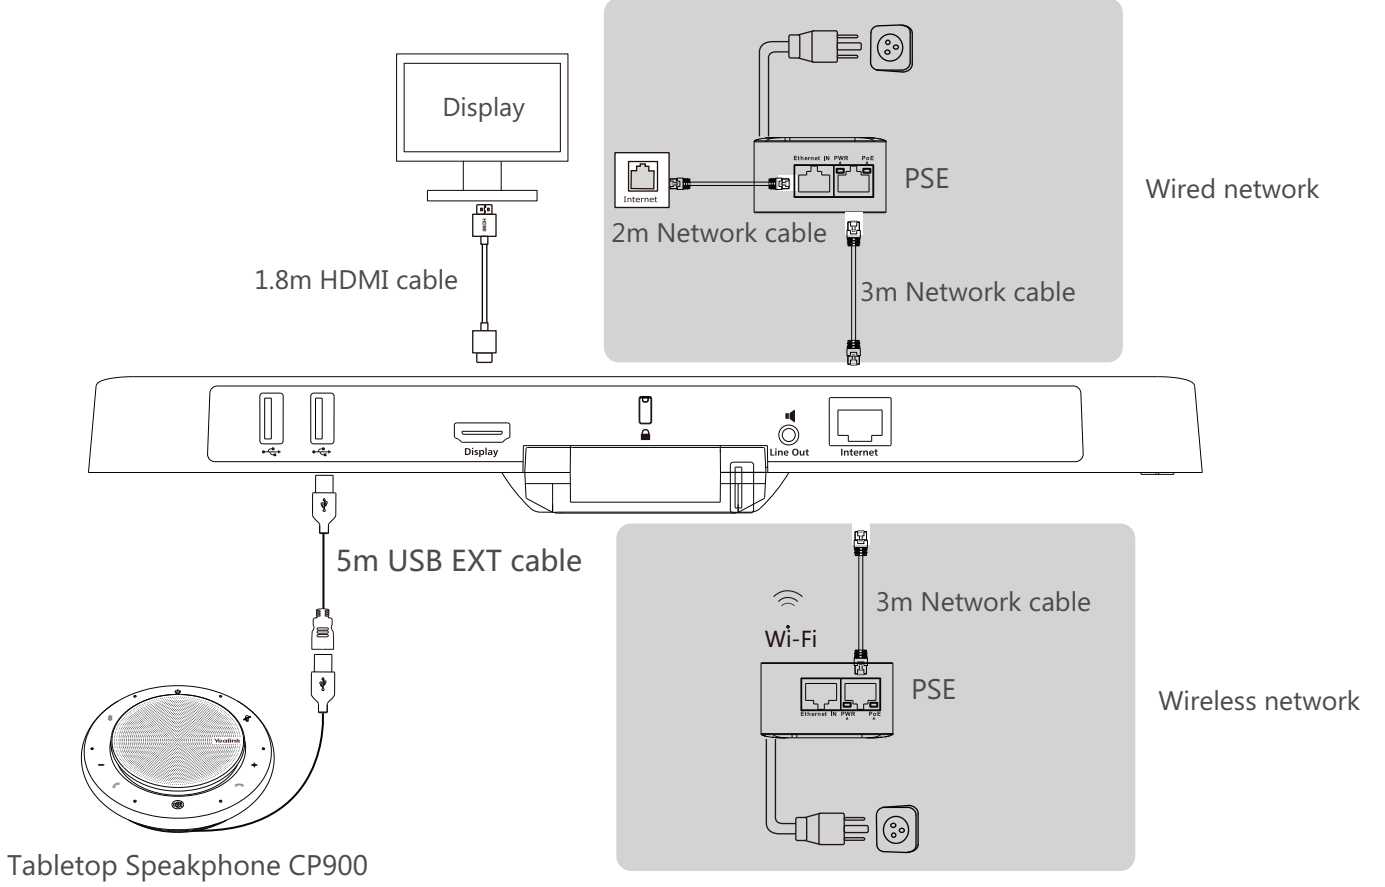

Kurulum

Note:

- If you connect a touch display device, you can operate the VC210 either by remote control or touch control.
- If you connect a non-touch display device, you can only use the remote control.