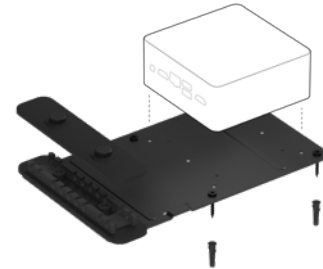

FEATURED COMPONENTS

Logitech Strong USB

SuperSpeed USB 10 Gbps cable

10m Included

25m Optional

The Logitech Tap touch controller connects to the meeting room Chromebox via Logitech Strong USB, a plenum-rated cable that offers 10 meters (32.8 feet) of reach. Even in larger rooms, you can position Tap for convenient operation while hiding the Chromebox in a credenza or behind display.

Aramid-reinforced for a durable connection between Tap and the Chromebox

Plenum-rated and Eca certified for runs in walls, raceways, and conduit

Optional 25 meter cable available for large rooms and long runs

Chromebox Mount

Mounting bracket with integrated cable retention

Compatible with Chromeboxes and SFF PCs with a 100mm VESA pattern

Integrated cable retention keeps connections tight

Secures computers and cables to walls and beneath tables