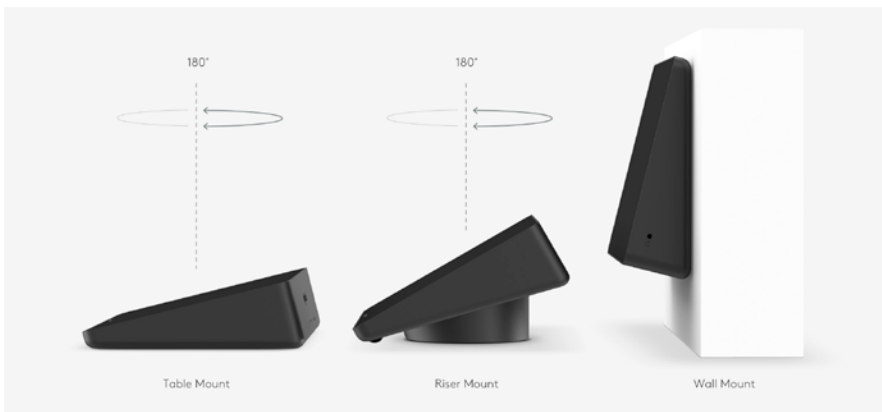

Rally Mounting Kit

Included with medium and large configurations

Securely position Rally Camera on wall or near ceiling

Low-profile speaker brackets provide "floating" appearance

Robust cable retention brackets keep connections tight

Rally Mic Pod

Modular microphones with RightSound for Logitech Rally

Auto-levels voices and suppresses noise for clear audio

Convenient mute control and indicator light

Connect up to seven Mic Pods for U-shaped tables and large rooms

Large room configurations include Rally Mic Pod Hub to simplify under-table cable routing

MOUNTS FOR LOGITECH TAP

Place the Logitech Tap touch controller on the tabletop, or add a mount for better security, convenience, and cable management.